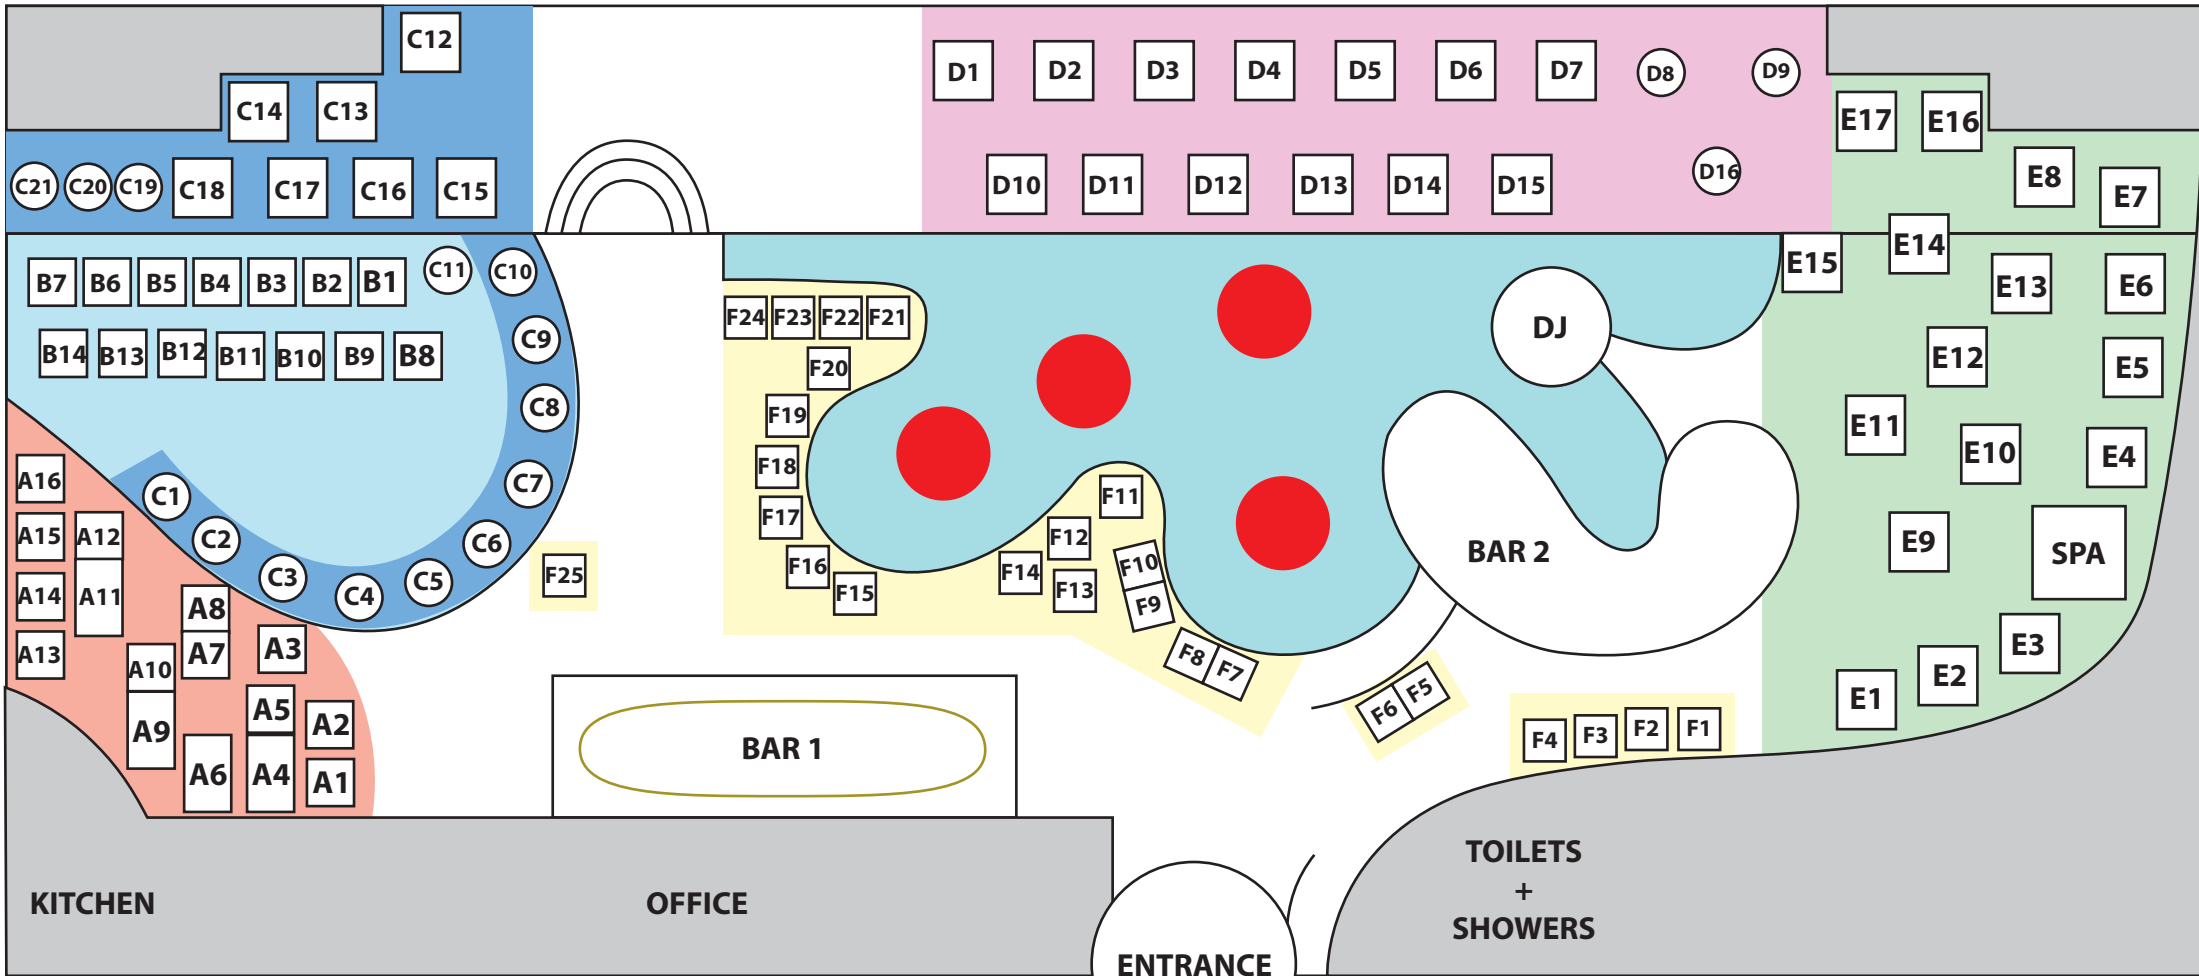

# SEAT MAP

410 SEATS

- A ZONE: RESTAURANT**  
16 TABLES (12X4P + 4X6P) - 72
- B ZONE: POOL BAR**  
14 PLACES (X4P) - 56
- C ZONE: VIP DECK (LEFT)**  
21 PLACES (7X4P + 14X2P) - 56

- D ZONE: VIP DECK (RIGHT)**  
16 PLACES (13X4P + 3X2P) - 58
- E ZONE: VIP LOUNGE**  
17 PLACES (X4P) - 68P
- F ZONE: FREE TABLES**  
25 TABLES (X4P) - 100P